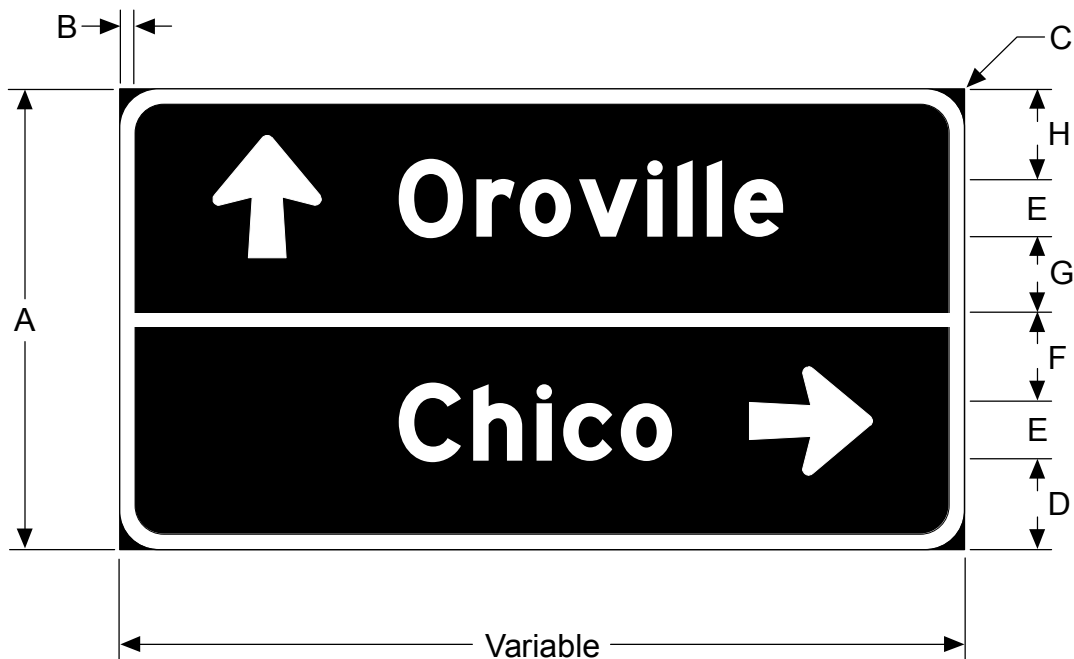

MUTCD NUMBER None

CODE G8-7

NOTE:
The arrow is centered vertically on the message and may be placed vertical, horizontal or diagonal on either side of the message.

SIGN SIZE (Inches)	DIMENSIONS (Inches)							
	A	B	C	D	E	F	G	H
Var x 24	24	1/2	1-1/2	4-1/4	4C	4	3-1/2	4-1/4
Var x 36	36	1	3	7	6&4-1/2E(M)	7	6	7
Var x 48	48	1-1/4	6	8-1/2	8&6E(M)	10	8	9-1/2

COLORS
BORDER & LEGEND - WHITE (REFLECTIVE)
BACKGROUND - GREEN (REFLECTIVE)

- THE POLICY FOR INTENDED USAGE OF THIS SIGN IS SHOWN ON REVERSE SIDE -

George K. ...
 CHIEF, OFFICE OF SIGNS AND DELINEATION

8/1/03
 DATE