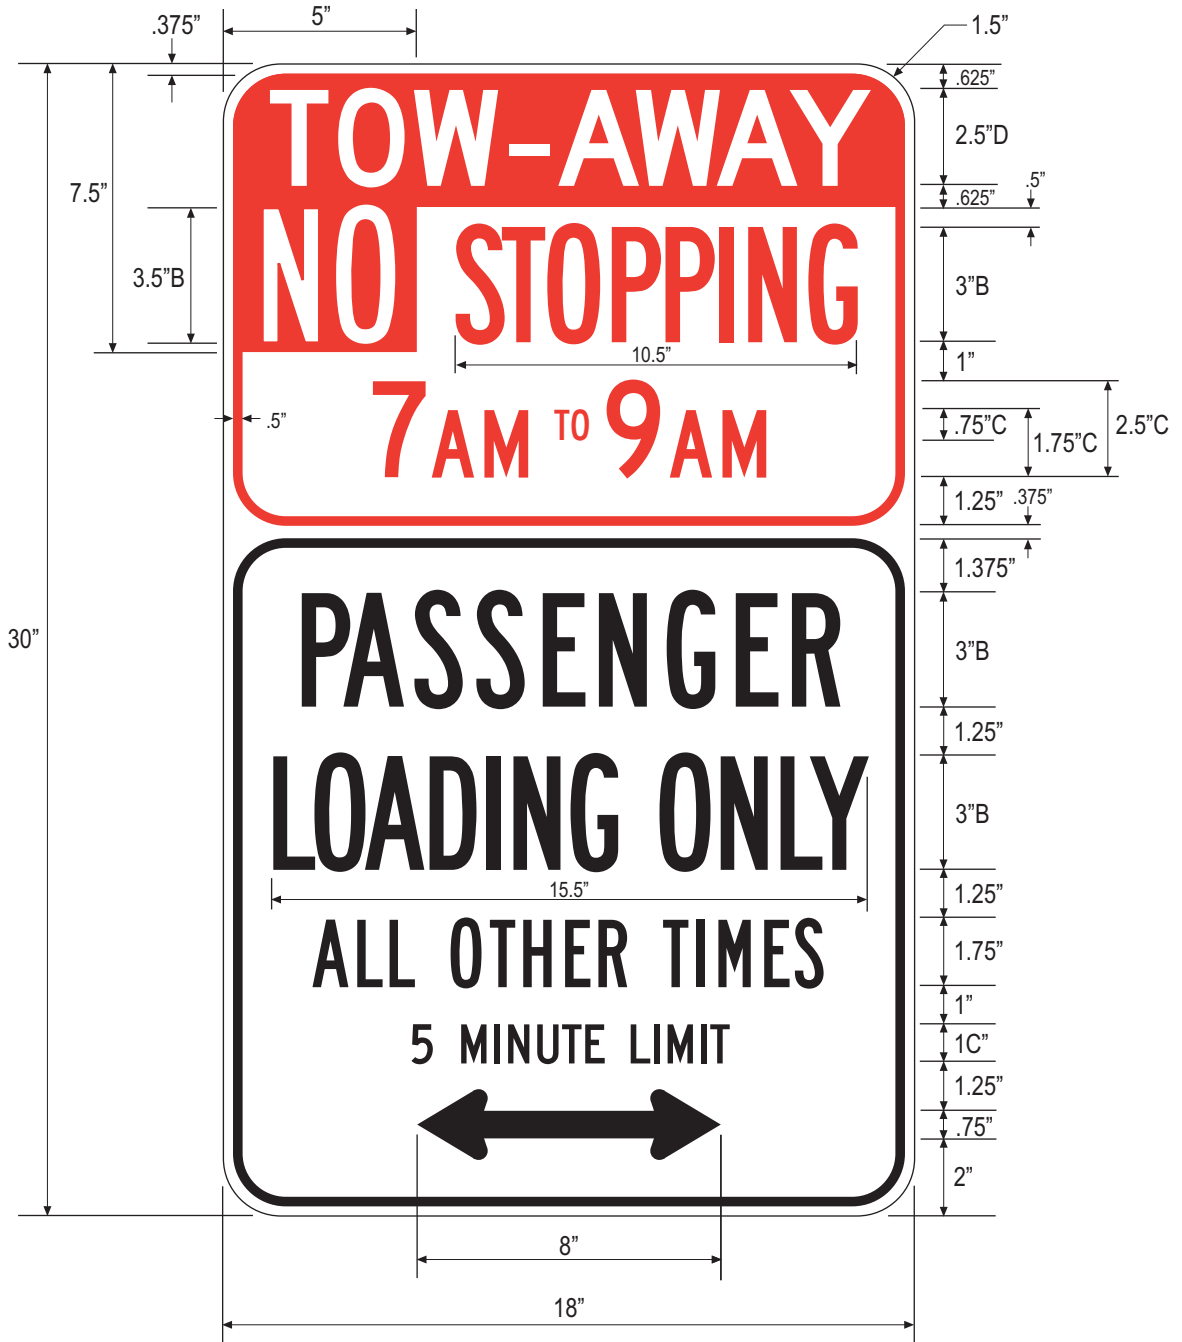

STATE OF CALIFORNIA - DEPARTMENT OF TRANSPORTATION

R38A (CA)

TOP  
 COLORS: BORDER & LEGEND - RED (RETROREFLECTIVE)  
 BACKGROUND - WHITE (RETROREFLECTIVE)

BOTTOM  
 COLORS: BORDER & LEGEND - BLACK  
 BACKGROUND - WHITE (RETROREFLECTIVE)