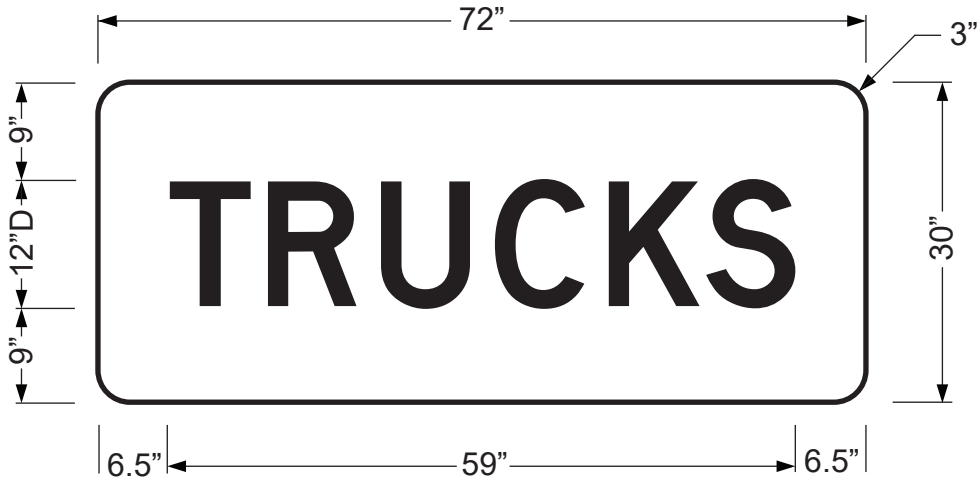

STATE OF CALIFORNIA - DEPARTMENT OF TRANSPORTATION

R70A(CA)

R70B(CA)

COLORS:
LEGEND: BLACK (NON-REFLECTIVE)
BACKGROUND: WHITE (RETROREFLECTIVE)