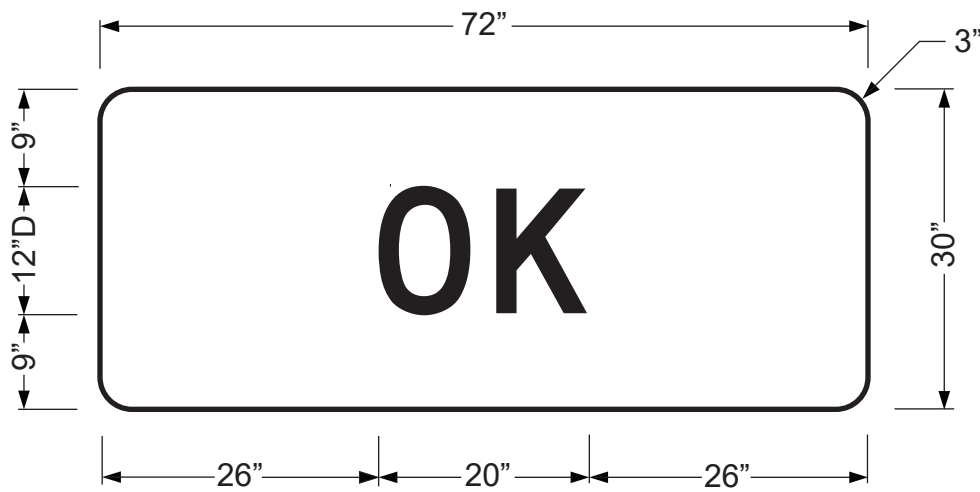

STATE OF CALIFORNIA - DEPARTMENT OF TRANSPORTATION

R70A(CA)

R70B(CA)

COLORS:
LEGEND: BLACK (NON-REFLECTIVE)
BACKGROUND: WHITE (RETROREFLECTIVE)