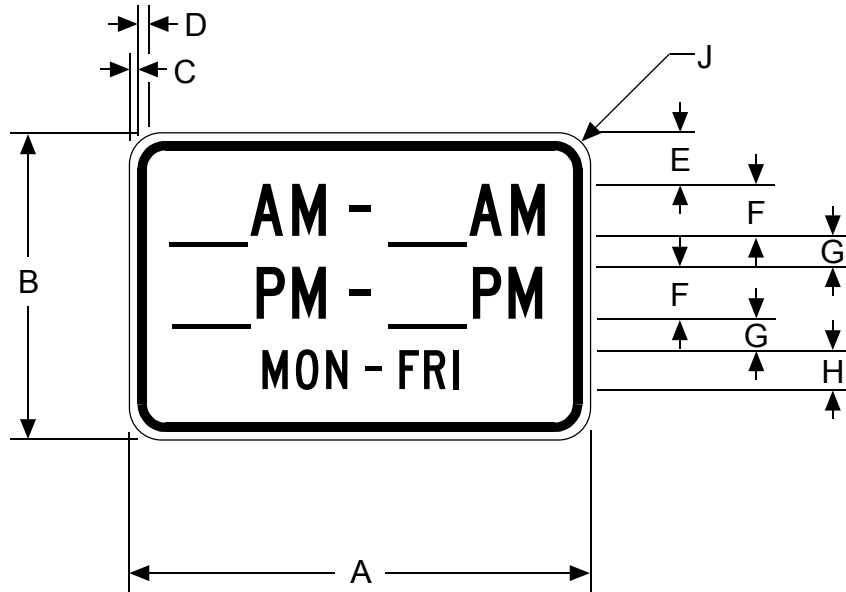

MUTCD NUMBER None

CODE R82B

NOTE: Specify times when ordering.

SIGN SIZE (Inches)	DIMENSIONS (Inches)								
	A	B	C	D	E	F	G	H	J
30 x 24	30	24	1/2	3/4	4	4C	2-1/2	3C	1-7/8
36 x 24	36	24	5/8	7/8	4	4D	2-1/2	3D	2-1/4
48 x 36	48	36	3/4	1-1/4	5	6D	4	4D	3

SIGN SIZE (mm)	DIMENSIONS (Millimeters)								
	A	B	C	D	E	F	G	H	J
762 x 610	762	610	13	19	102	100C	64	75C	48
914 x 610	914	610	16	22	102	100D	64	75D	57
1219 x 914	1219	914	19	31	127	150D	102	100D	76

**COLORS**  
**BORDER & LEGEND - BLACK (NON-REFLECTIVE)**  
**BACKGROUND - WHITE (REFLECTIVE)**

- THE POLICY FOR INTENDED USAGE OF THIS SIGN IS SHOWN ON REVERSE SIDE -

*Gerry Kreis*  
 CHIEF, OFFICE OF SIGNS AND DELINEATION

8/1/02

DATE

REVISION

REVISION