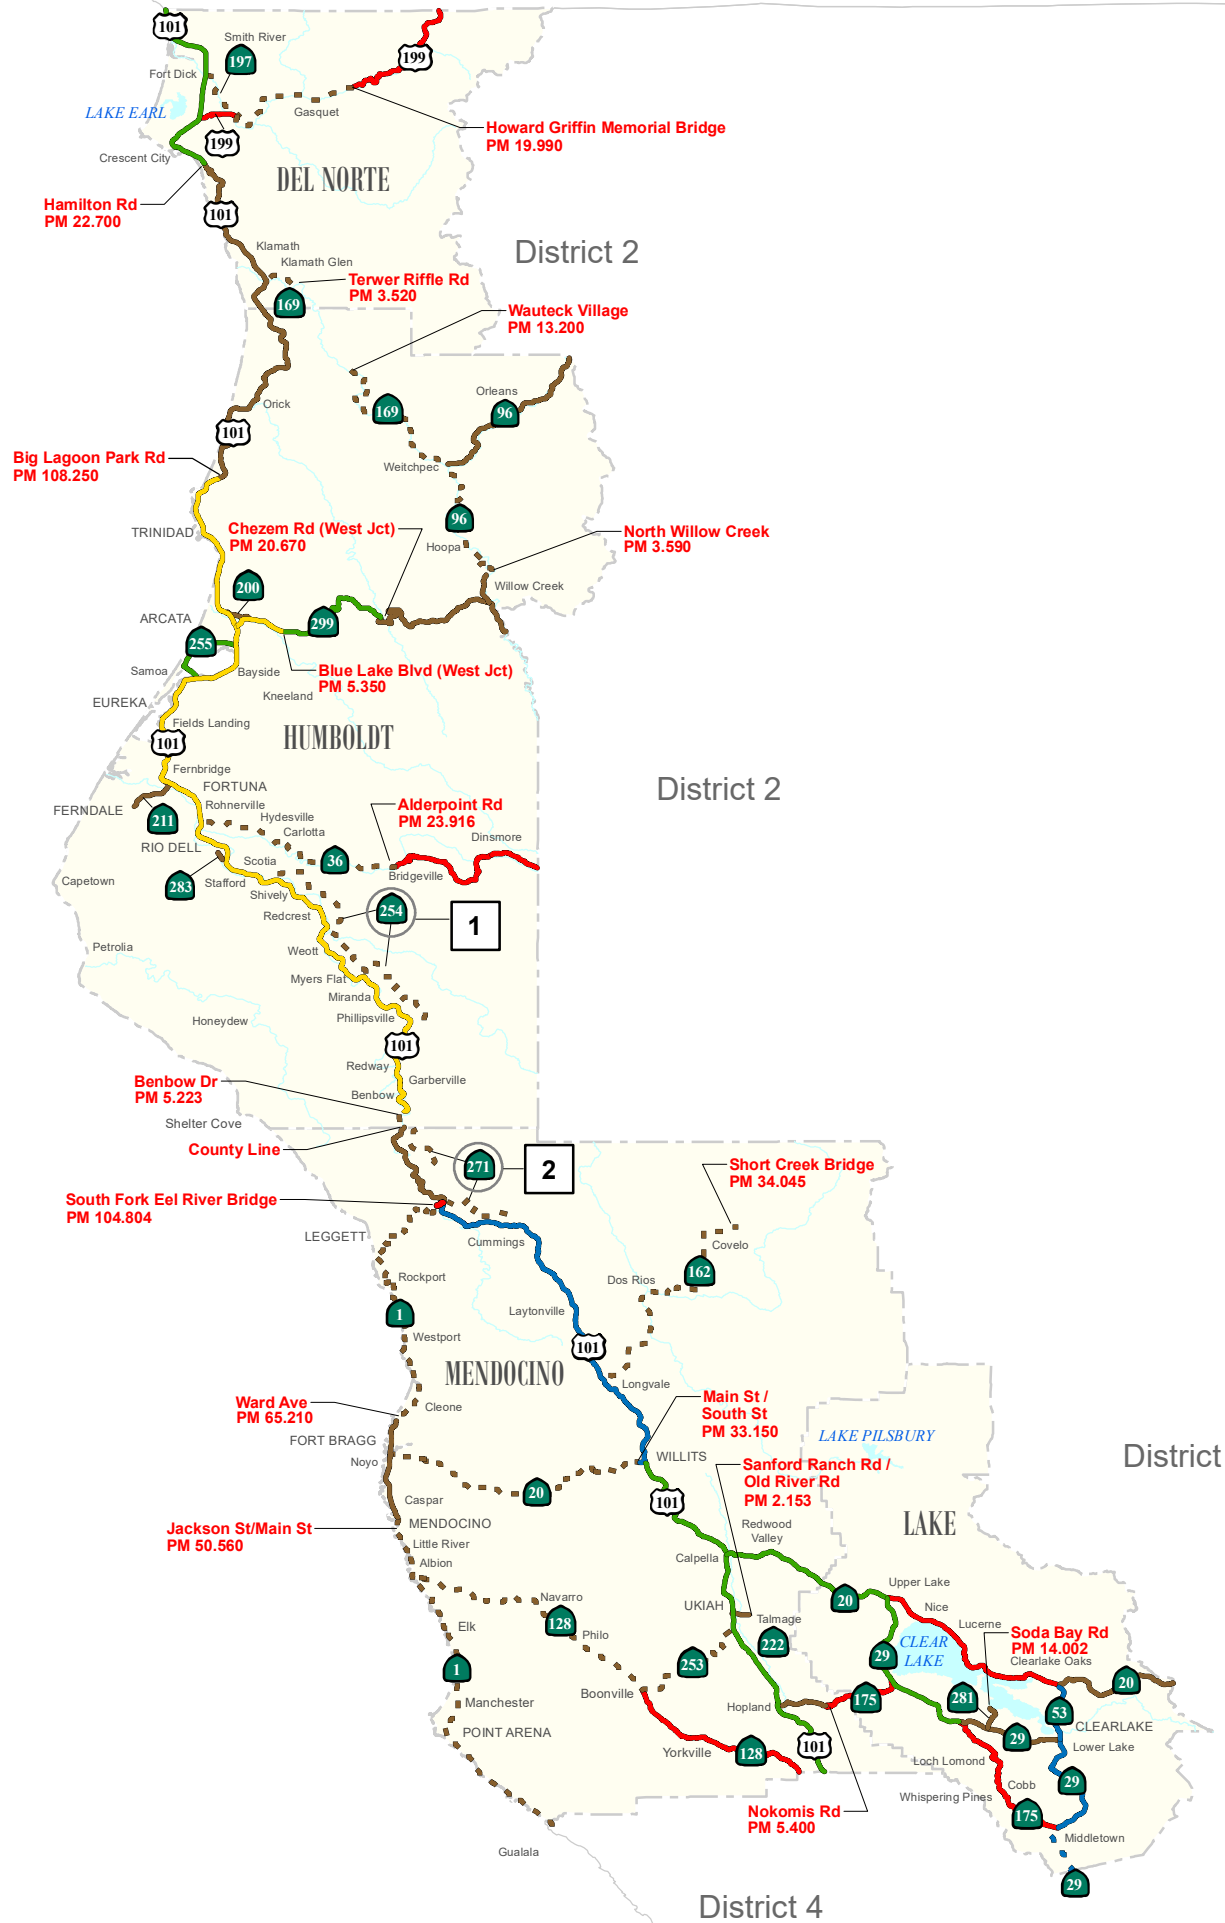

OREGON

PACIFIC OCEAN

California Department of Transportation, Transportation Permits Issuance Branch

ANNUAL PERMIT LEGAL WEIGHT PILOT CAR MAPS

DISTRICT 1

Map 1 of 12

Not to scale

See pilot car legend for escort requirements

July 2019

District 4

District 4

District 3

District 2

District 2