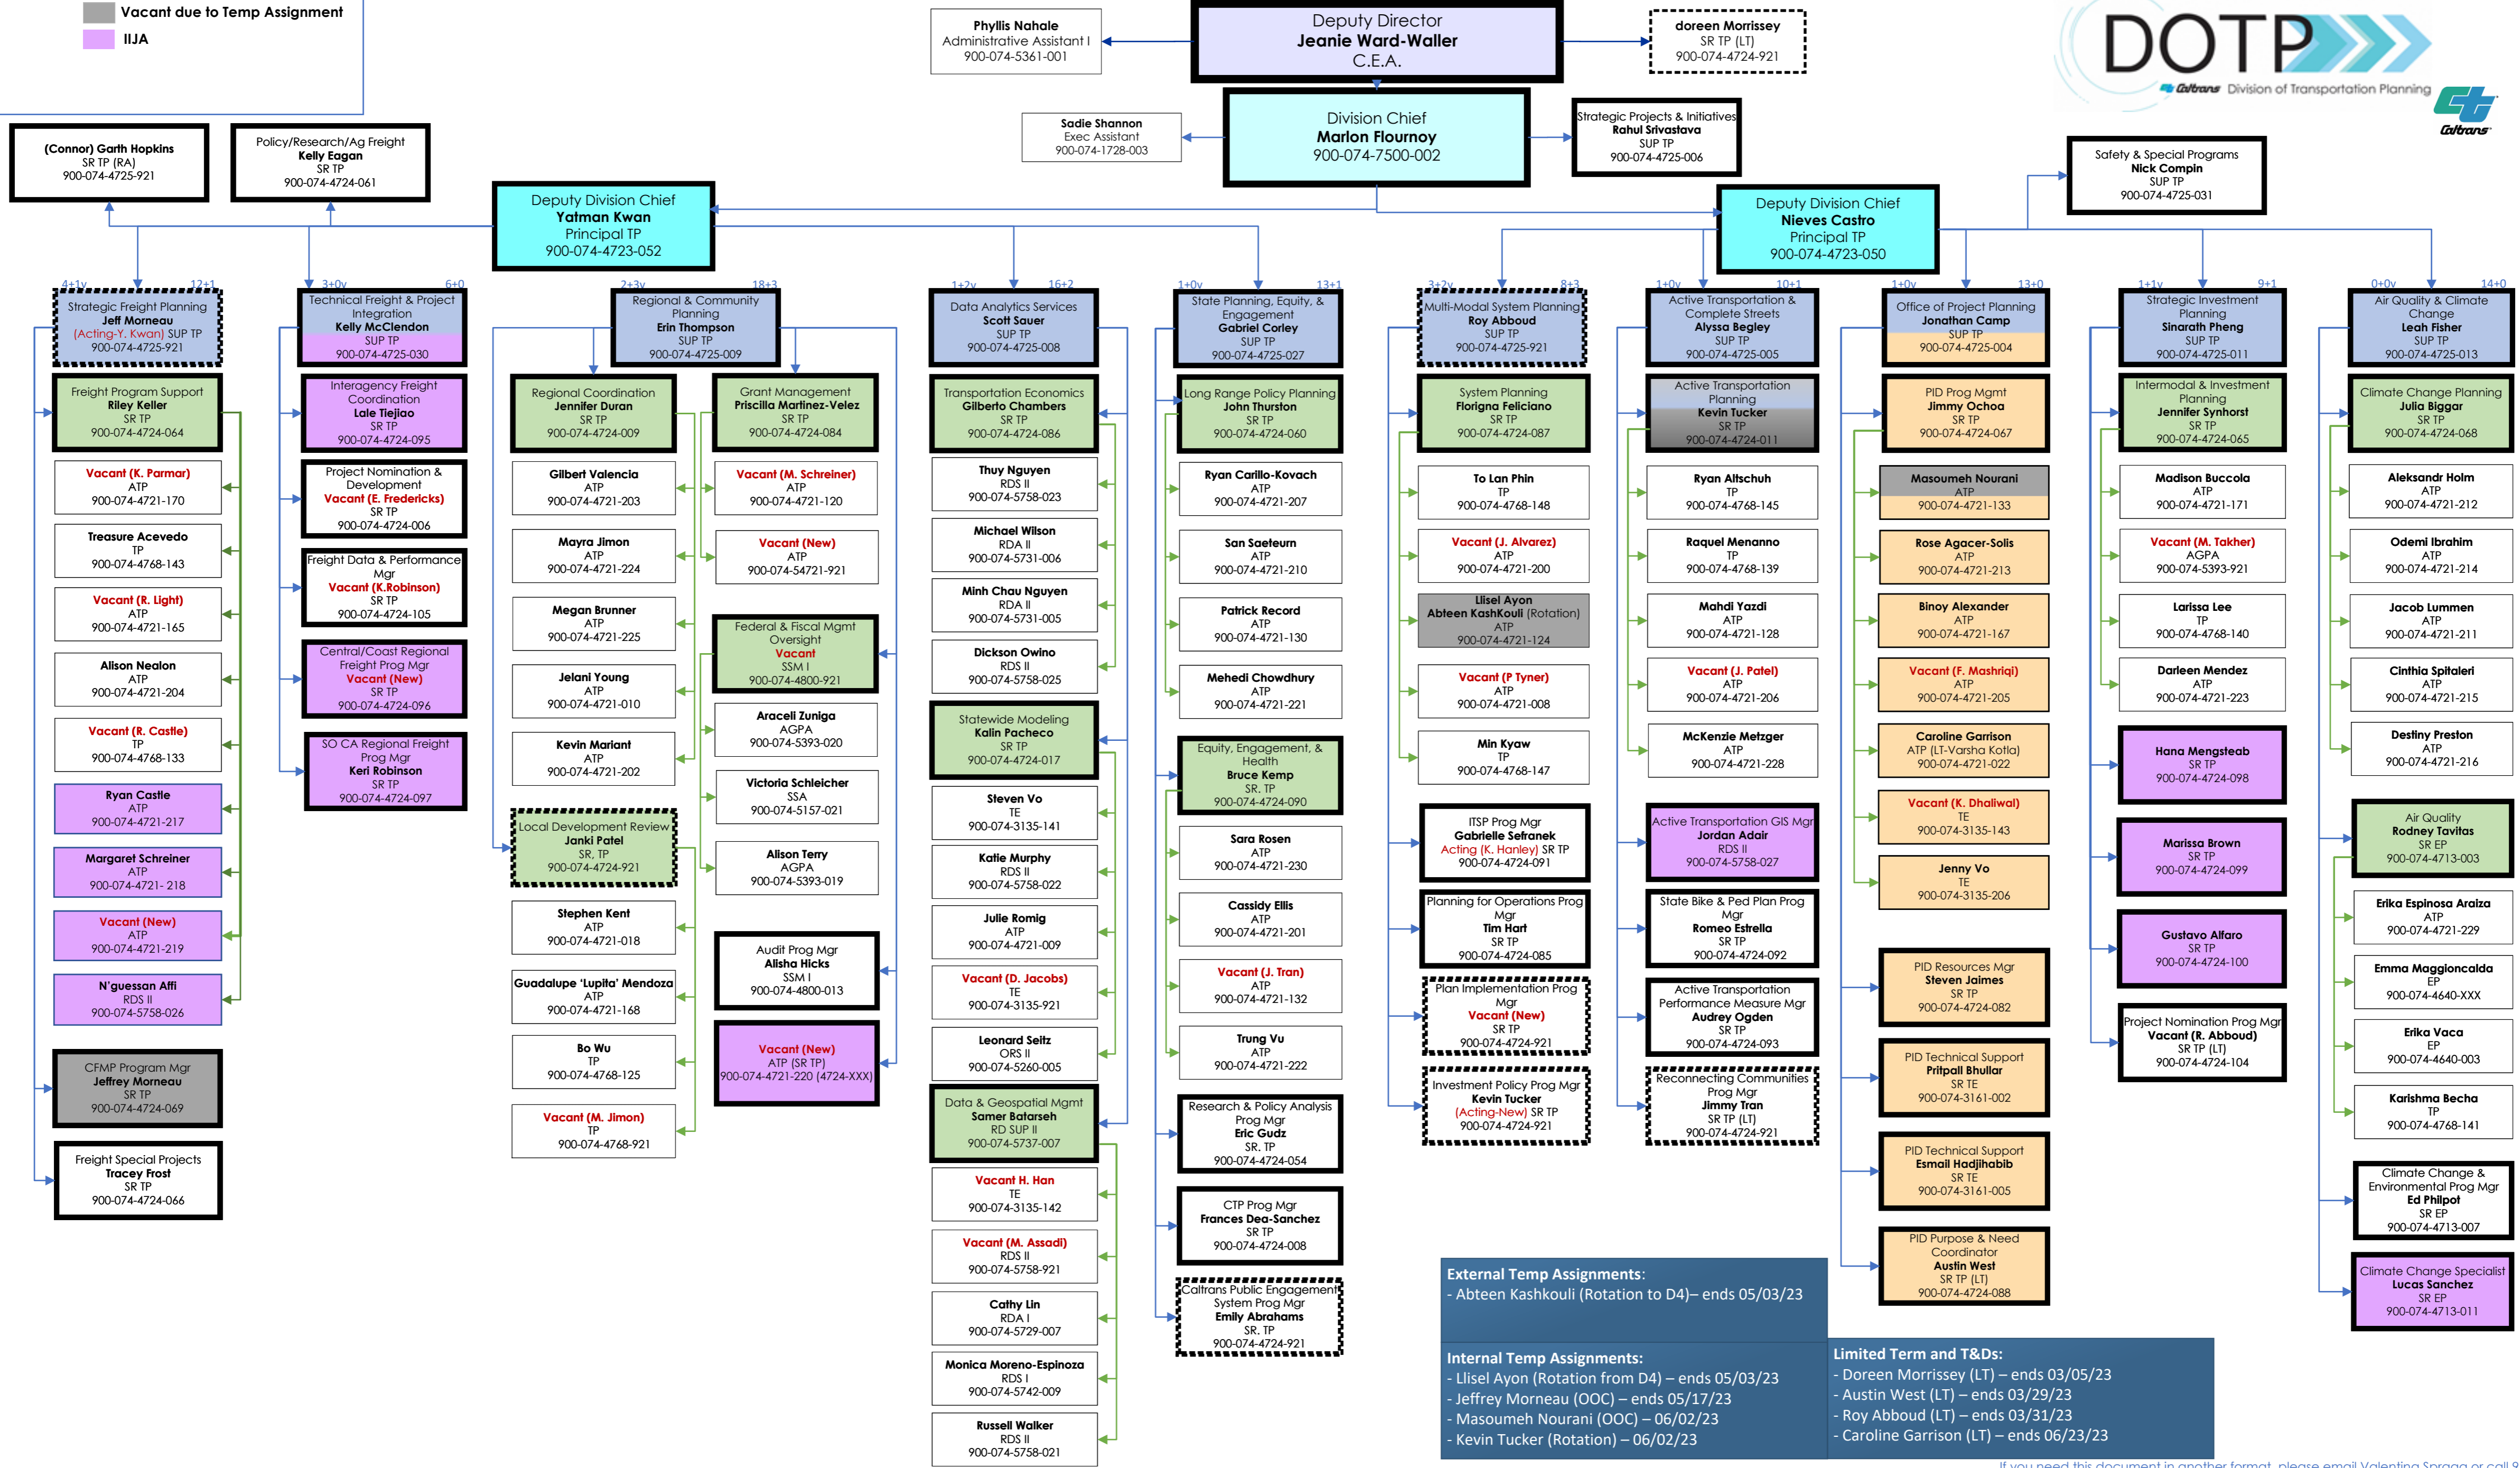

Division of Transportation Planning

LEGEND

- Managers (Blue box)
- Supervisors (Green box)
- Specialists (Black box)
- 4050 Position (Orange box)
- Blanket Position (Dashed border)
- Vacant due to Temp Assignment (Grey box)
- IJJA (Purple box)

External Temp Assignments:
 - Abteen Kashkouli (Rotation to D4) – ends 05/03/23

Internal Temp Assignments:
 - Llisel Ayon (Rotation from D4) – ends 05/03/23
 - Jeffrey Morneau (OOC) – ends 05/17/23
 - Masoumeh Nourani (OOC) – 06/02/23
 - Kevin Tucker (Rotation) – 06/02/23

Limited Term and T&Ds:
 - Doreen Morrissey (LT) – ends 03/05/23
 - Austin West (LT) – ends 03/29/23
 - Roy Abboud (LT) – ends 03/31/23
 - Caroline Garrison (LT) – ends 06/23/23