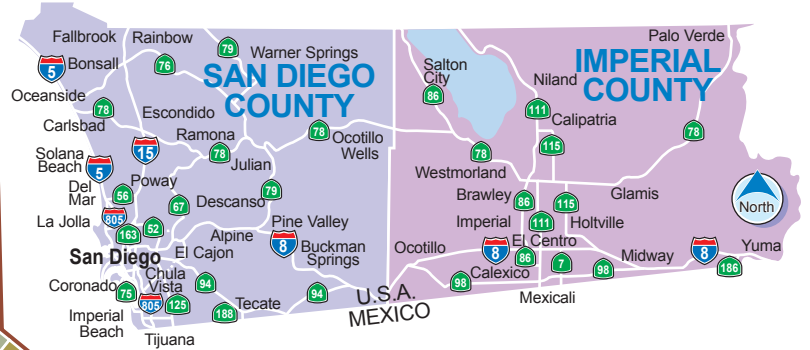

CALIFORNIA DEPARTMENT OF TRANSPORTATION

DISTRICT 11

GENERAL INFORMATION (619) 688-6699
 PUBLIC INFORMATION OFFICE (619) 688-6670
 DISTRICT DIRECTOR, LAURIE BERMAN (619) 688-6668

GENERAL AIRPORT DIRECTIONS:
 From Airport, East on Harbor Drive, Left on Laurel Street,
 Left on Pacific Hwy., Right on Taylor Street.

THE DISTRICTS

Headquarters

1120 N Street
 Sacramento, CA 95814
 (916) 654-5318
 (916) 654-4526
 (916) 654-2852 Recording

District 1

1656 Union Street
 Eureka, CA 95501
 (707) 445-6600

District 2

1657 Riverside Drive
 Redding, CA 96001
 (530) 225-3013
 (530) 225-3426

District 3

703 B Street
 Marysville, CA 95901
 (530) 741-4211

District 4

111 Grand Avenue
 Oakland, CA 94612
 (510) 286-4444
 Public Info 800-696-5408

District 5

50 Higuera Street
 San Luis Obispo, CA 93401
 (805) 549-3111

District 9

500 South Main Street
 Bishop, CA 93514
 (760) 872 -0601

District 10

1976 East Charter Way
 Stockton, CA 95205
 (209) 948-7543

District 11

4050 Taylor Street
 San Diego, CA 92110
 (619) 688-6699