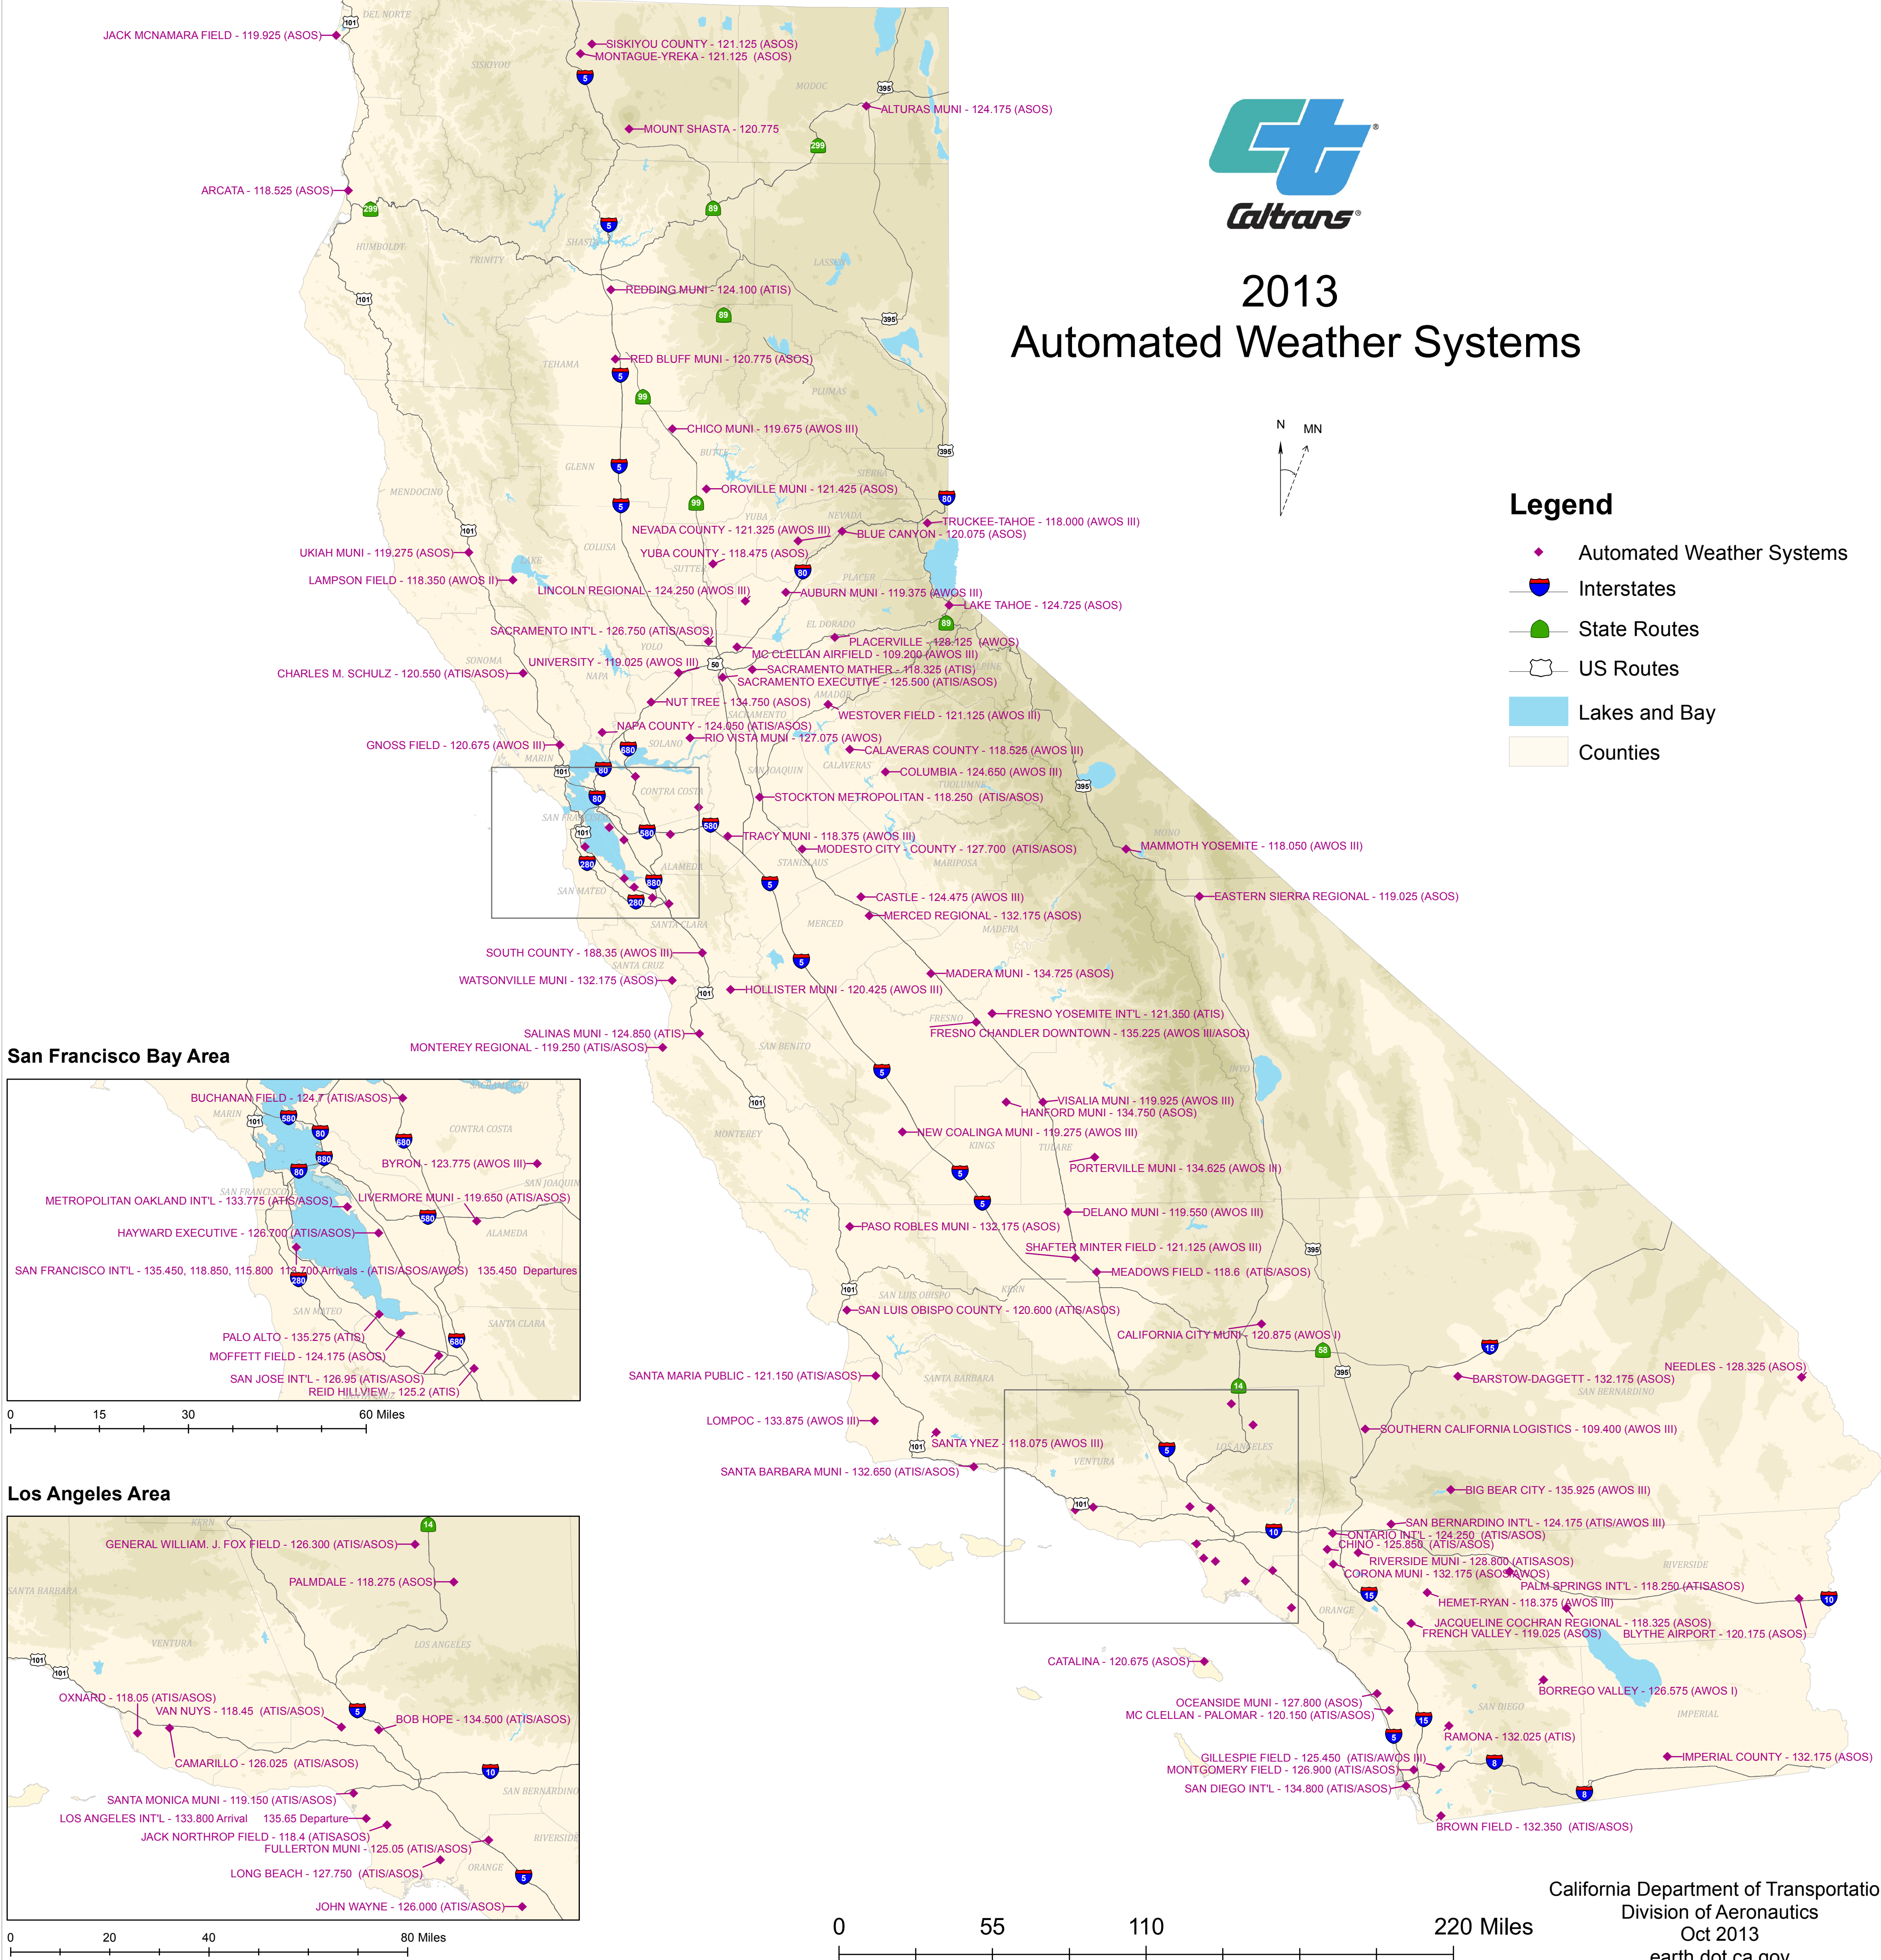

# 2013 Automated Weather Systems

## Legend

- ◆ Automated Weather Systems
- Interstates
- State Routes
- US Routes
- Lakes and Bay
- Counties

### San Francisco Bay Area

### Los Angeles Area